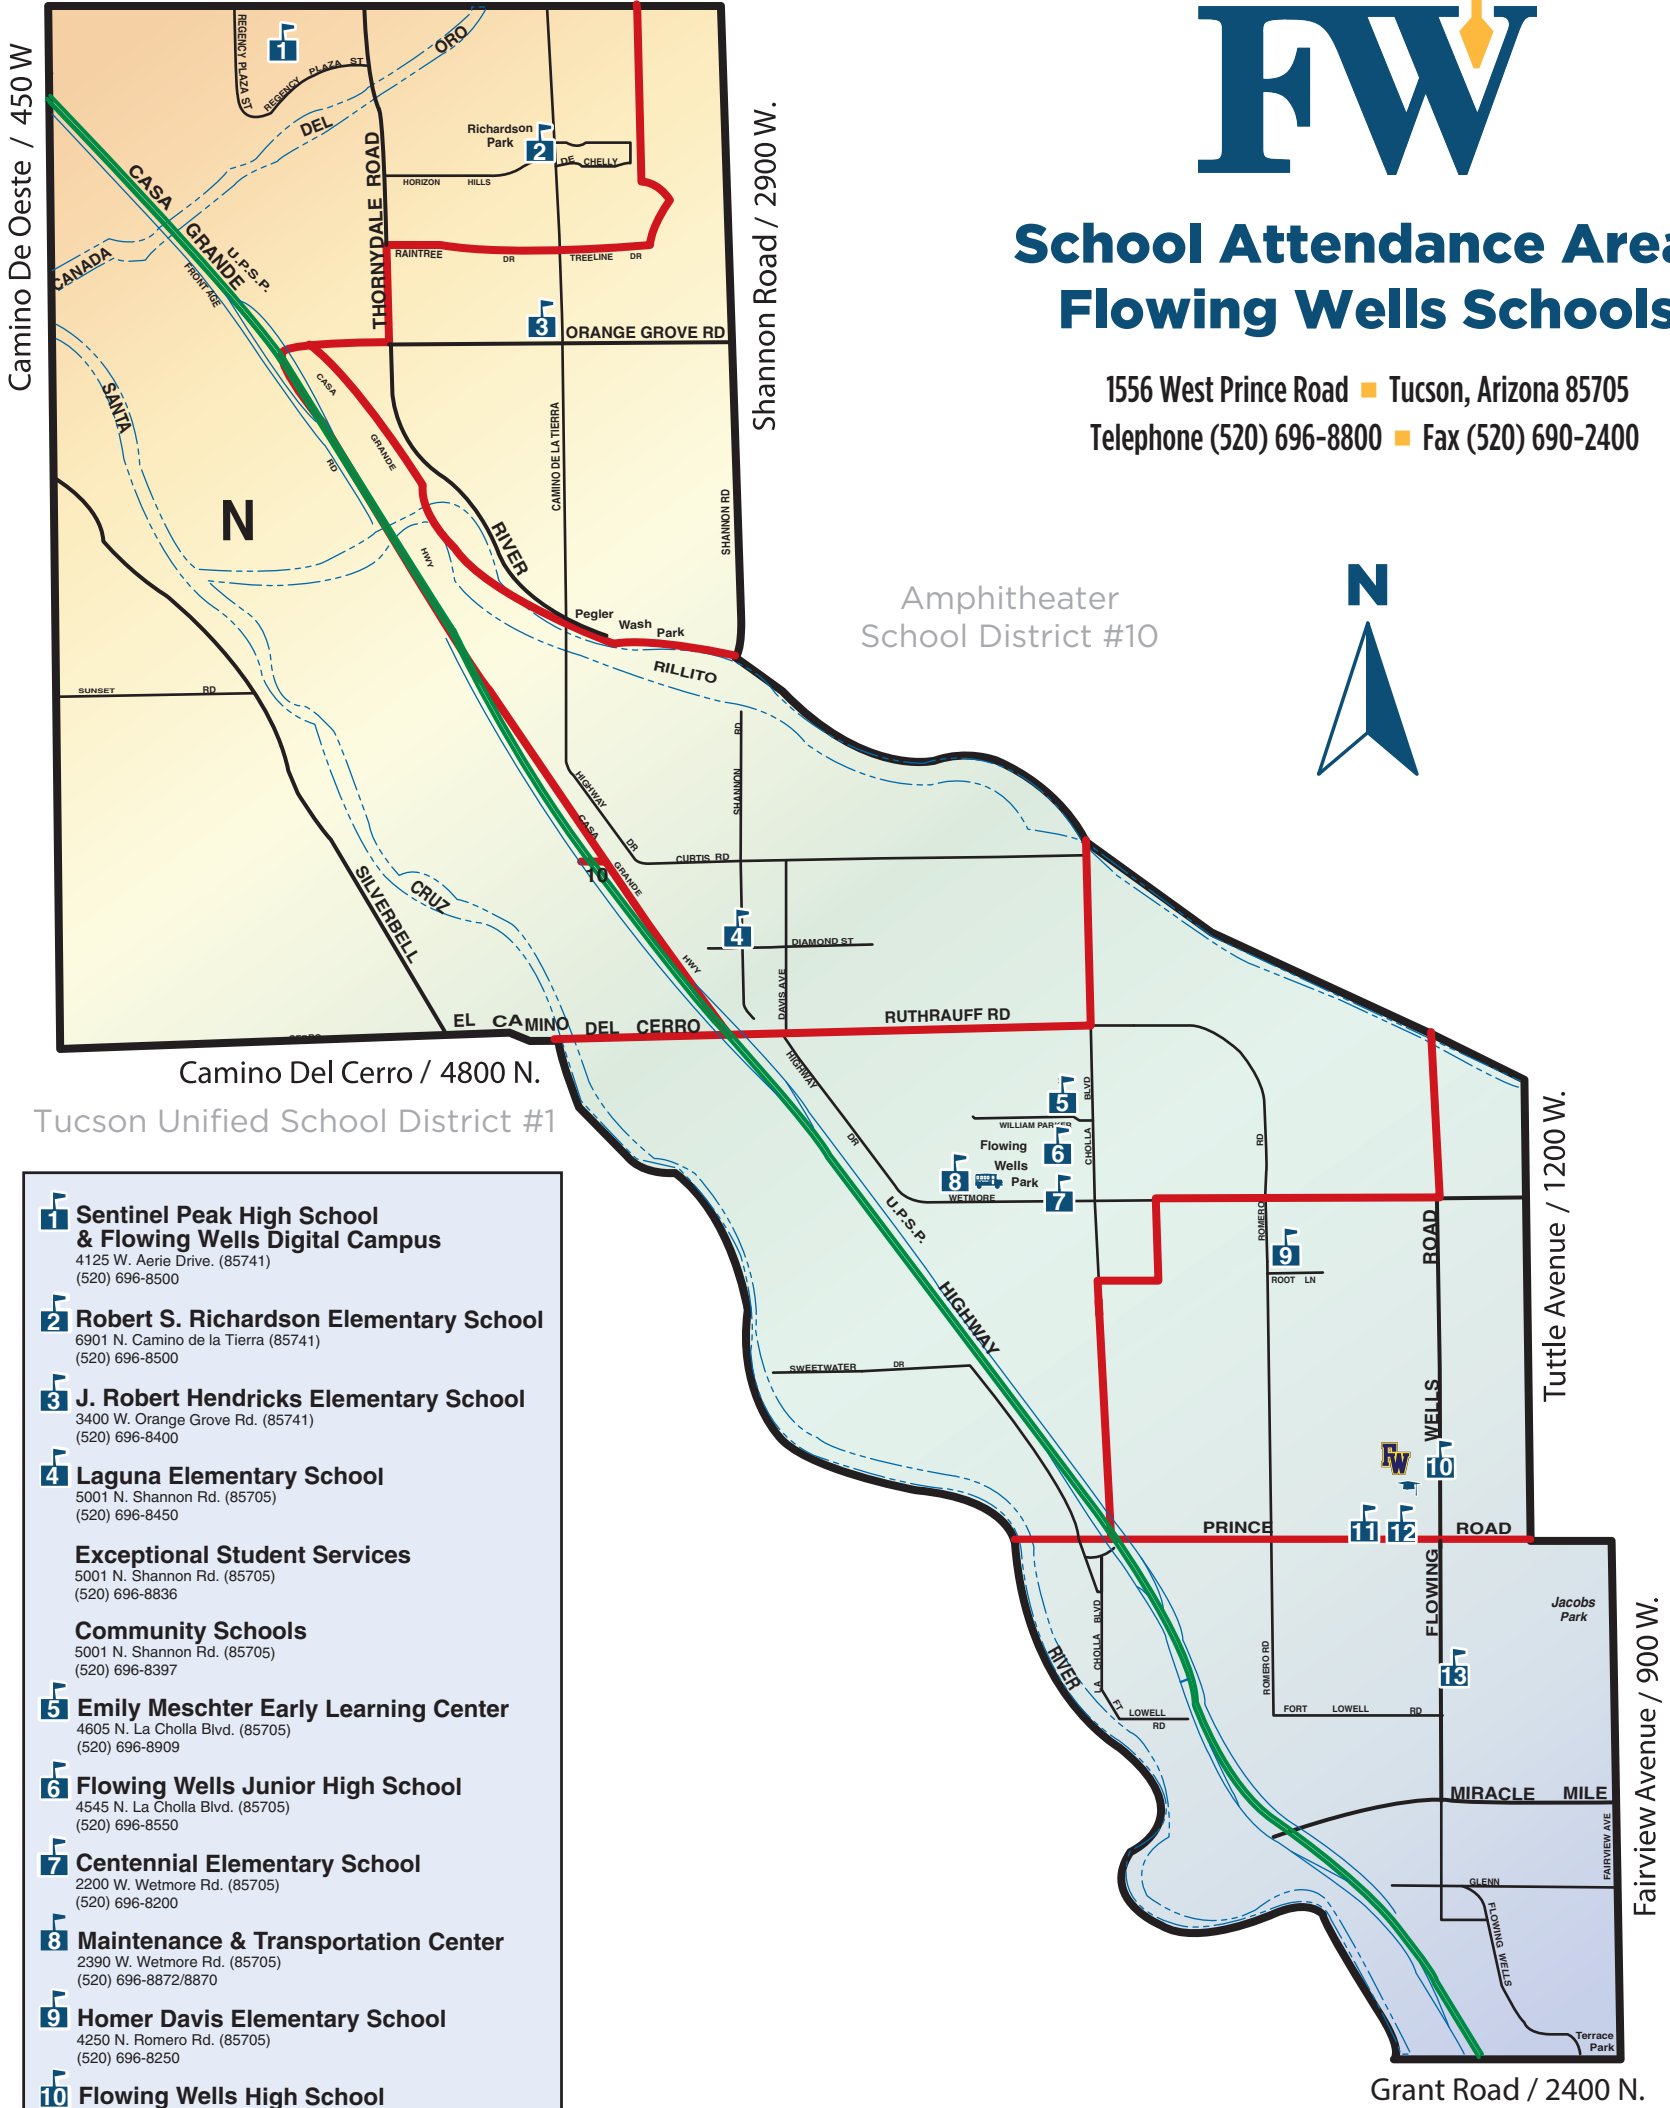

Marana School District #6
Ina Road / 7200 N .

School Attendance Areas Flowing Wells Schools

1556 West Prince Road ■ Tucson, Arizona 85705
Telephone (520) 696-8800 ■ Fax (520) 690-2400

- 1 Sentinel Peak High School & Flowing Wells Digital Campus**
4125 W. Aerie Drive. (85741)
(520) 696-8500
- 2 Robert S. Richardson Elementary School**
6901 N. Camino de la Tierra (85741)
(520) 696-8500
- 3 J. Robert Hendricks Elementary School**
3400 W. Orange Grove Rd. (85741)
(520) 696-8400
- 4 Laguna Elementary School**
5001 N. Shannon Rd. (85705)
(520) 696-8450
- Exceptional Student Services**
5001 N. Shannon Rd. (85705)
(520) 696-8836
- Community Schools**
5001 N. Shannon Rd. (85705)
(520) 696-8397
- 5 Emily Meschter Early Learning Center**
4605 N. La Cholla Blvd. (85705)
(520) 696-8909
- 6 Flowing Wells Junior High School**
4545 N. La Cholla Blvd. (85705)
(520) 696-8550
- 7 Centennial Elementary School**
2200 W. Wetmore Rd. (85705)
(520) 696-8200
- 8 Maintenance & Transportation Center**
2390 W. Wetmore Rd. (85705)
(520) 696-8872/8870
- 9 Homer Davis Elementary School**
4250 N. Romero Rd. (85705)
(520) 696-8250
- 10 Flowing Wells High School**
3725 N. Flowing Wells Rd. (85705)
(520) 696-8001
- 11 Iola Frans Administrative Offices**
1556 W. Prince Rd. (85705)
(520) 696-8801
- 12 Community Learning Center & Early Learning Center**
1440 W. Prince Rd. (85705)
(520) 696-8807
- 13 Douglas Elementary School**
3302 N. Flowing Wells Rd. (85705)
(520) 696-8300